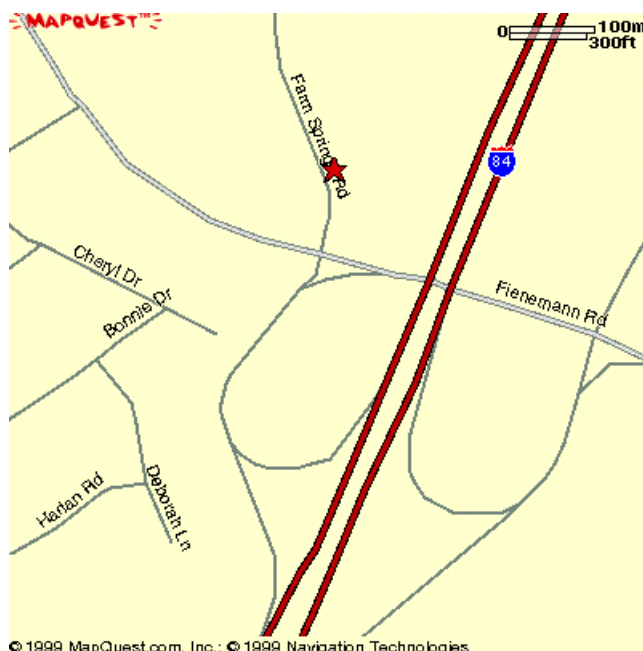

## Basic Directions

Take Route 84 to Exit 37, Fienemann Rd. (from either direction)

If coming from 84 East (from Waterbury):

Take a left onto Fienemann Road, over the highway, and then a right onto Farm Springs Road. The Marriott entrance is located at the end of the road on the right hand side.

If coming from 84 West (from Hartford):

Go across Fienemann Rd. onto Farmsprings Rd. The Marriott entrance is located at the end of the road on the right hand side.